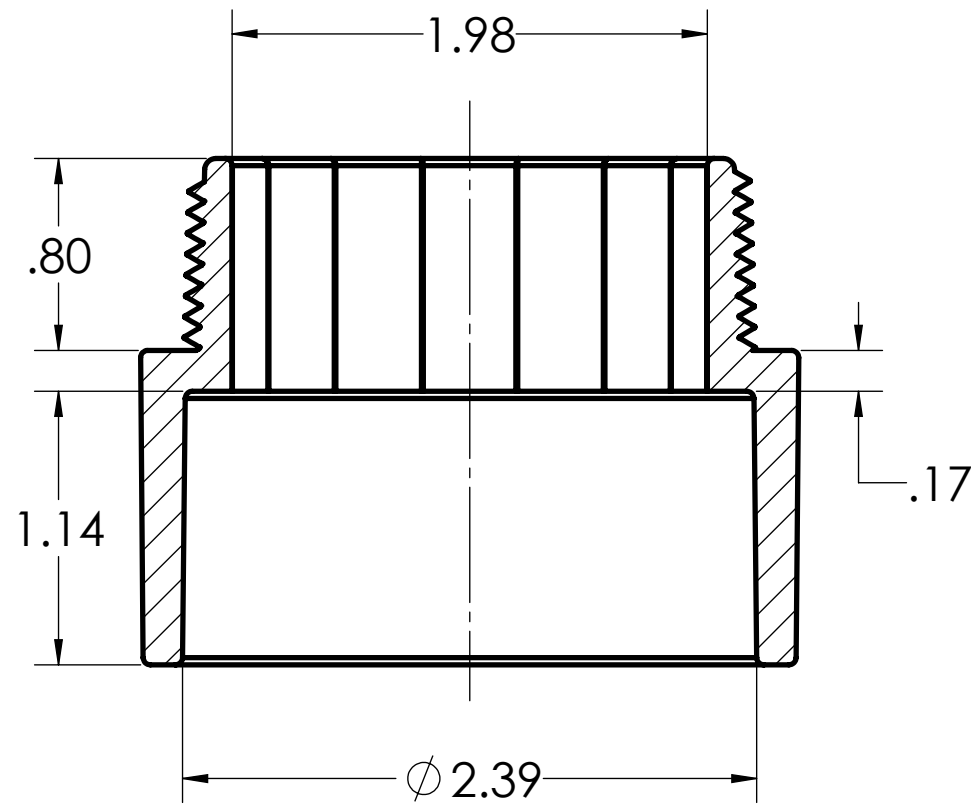

DIMENSIONS SHOWN ARE FOR REFERENCE AND ARE SUBJECT TO CHANGE WITHOUT NOTICE		
Kraloy, a Division of Multi Fittings Corp. under license		
PART DESCRIPTION TA20 2" PVC TERMINAL ADPT KRALOY		
PRODUCT CODE: 078089	UNIT: INCHES UNLESS DUAL DIMENSION: INCH [METRIC]	SCALE: NTS
DRAWN:	K.D.	