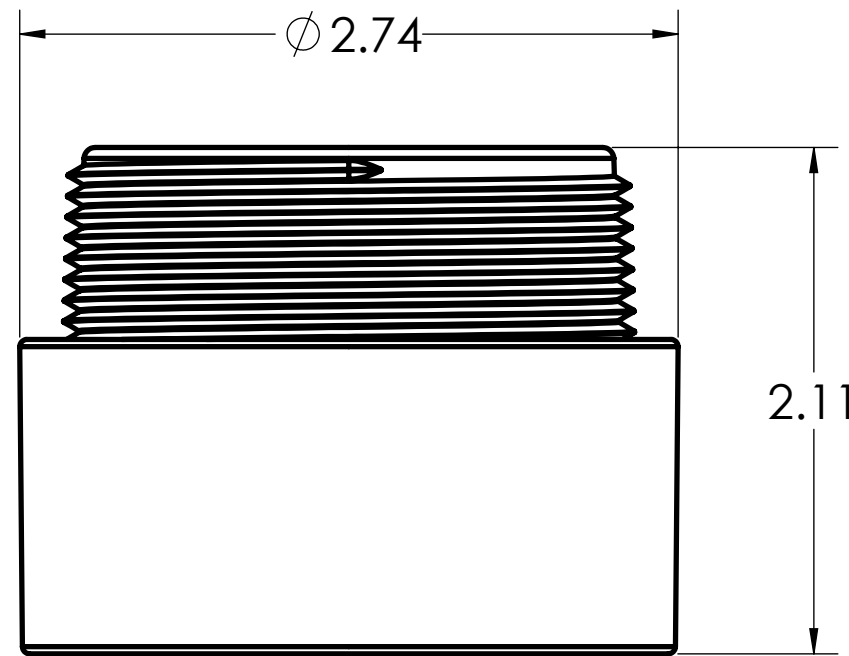

DIMENSIONS SHOWN ARE FOR REFERENCE AND ARE SUBJECT TO CHANGE WITHOUT NOTICE		
Kraloy, a Division of Multi Fittings Corp. under license		
PART DESCRIPTION TA20 2" PVC TERMINAL ADPT KRALOY		
PRODUCT CODE: 078089	UNIT: INCHES UNLESS DUAL DIMENSION: INCH [METRIC]	SCALE: NTS
DRAWN:	K.D.	