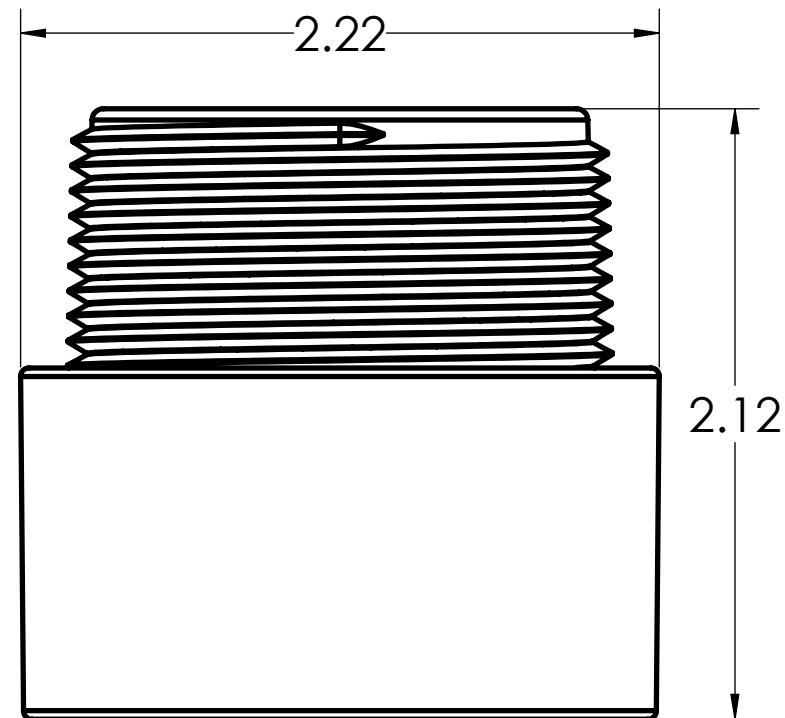

DIMENSIONS SHOWN ARE FOR REFERENCE AND ARE SUBJECT TO CHANGE WITHOUT NOTICE

Kraloy, a Division of Multi Fittings Corp.
under license

PART DESCRIPTION

TA15 1 1/2" PVC TERMINAL ADPT KRALOY

PRODUCT CODE:
078088

UNIT: INCHES UNLESS
DUAL DIMENSION: INCH [METRIC]

SCALE:
NTS

DRAWN: A.R.

DIMENSIONS SHOWN ARE FOR REFERENCE AND ARE SUBJECT TO CHANGE WITHOUT NOTICE		
Kraloy, a Division of Multi Fittings Corp. under license		
PART DESCRIPTION TA15 1 1/2" PVC TERMINAL ADPT KRALOY		
PRODUCT CODE: 078088	UNIT: INCHES UNLESS DUAL DIMENSION: INCH [METRIC]	SCALE: NTS
DRAWN:	A.R.	