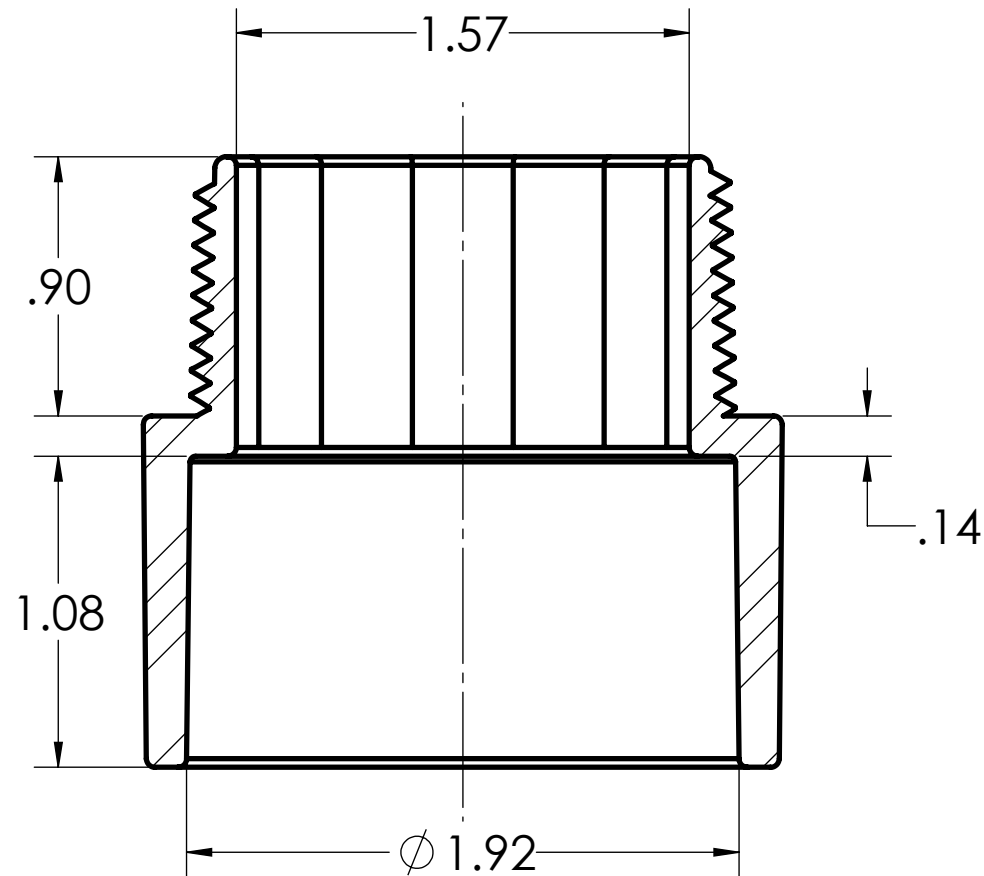

DIMENSIONS SHOWN ARE FOR REFERENCE AND ARE SUBJECT TO CHANGE WITHOUT NOTICE

Kraloy, a Division of Multi Fittings Corp.
under license

PART DESCRIPTION

TA15 1 1/2" PVC TERMINAL ADPT KRALOY

PRODUCT CODE:
078088

UNIT: INCHES UNLESS
DUAL DIMENSION: INCH [METRIC]

SCALE:
NTS

DRAWN: A.R.

DIMENSIONS SHOWN ARE FOR REFERENCE AND ARE SUBJECT TO CHANGE WITHOUT NOTICE		
Kraloy, a Division of Multi Fittings Corp. under license		
PART DESCRIPTION TA15 1 1/2" PVC TERMINAL ADPT KRALOY		
PRODUCT CODE: 078088	UNIT: INCHES UNLESS DUAL DIMENSION: INCH [METRIC]	SCALE: NTS
DRAWN:	A.R.	