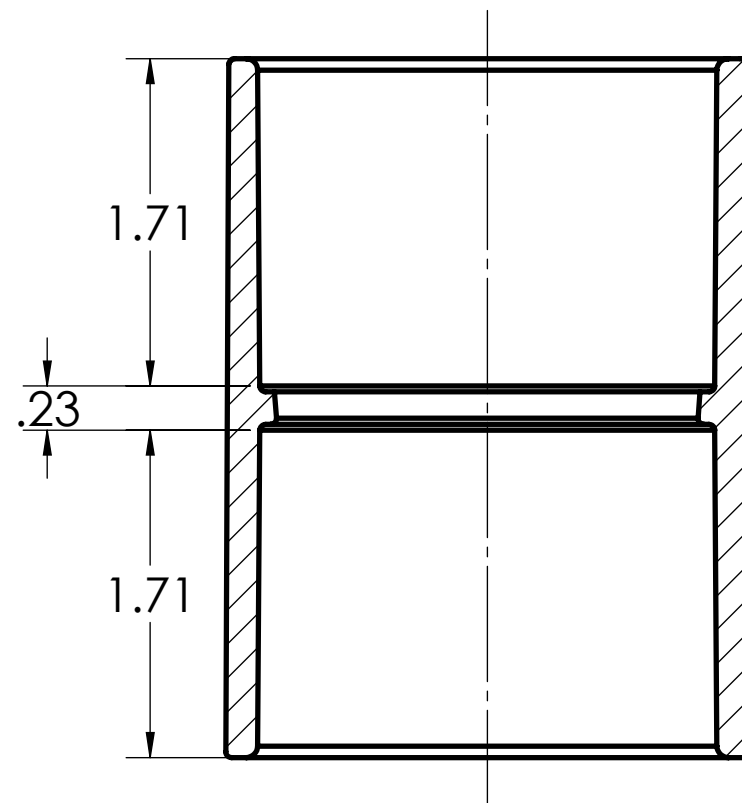

DIMENSIONS SHOWN ARE FOR REFERENCE AND ARE SUBJECT TO CHANGE WITHOUT NOTICE

Kraloy, a Division of Multi Fittings Corp.
under license

PART DESCRIPTION
LLC20 2" PVC LONG LINE CPLG KRALOY

| | | |
|-------------------------|--|---------------|
| PRODUCT CODE: 078063 | UNIT: INCHES UNLESS DUAL DIMENSION: INCH [METRIC] | SCALE: NTS |
|-------------------------|--|---------------|

DRAWN: J.C.

DIMENSIONS SHOWN ARE FOR REFERENCE AND ARE SUBJECT TO CHANGE WITHOUT NOTICE

Kraloy, a Division of Multi Fittings Corp.
under license

PART DESCRIPTION
LLC20 2" PVC LONG LINE CPLG KRALOY

| | | |
|-------------------------|--|---------------|
| PRODUCT CODE: 078063 | UNIT: INCHES UNLESS DUAL DIMENSION: INCH [METRIC] | SCALE: NTS |
|-------------------------|--|---------------|