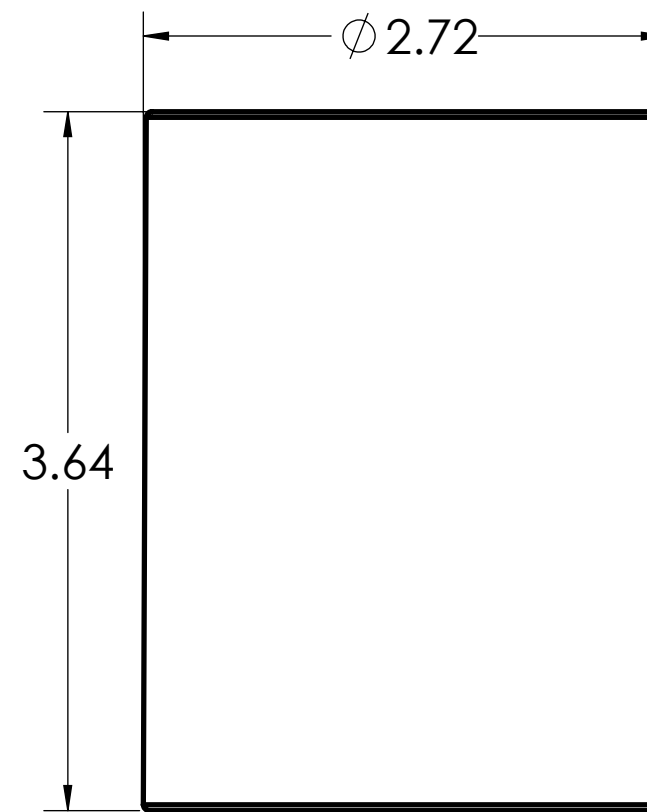

DIMENSIONS SHOWN ARE FOR REFERENCE AND ARE SUBJECT TO CHANGE WITHOUT NOTICE

Kraloy, a Division of Multi Fittings Corp.
under license

PART DESCRIPTION
LLC20 2" PVC LONG LINE CPLG KRALOY

| | | |
|-------------------------|--|---------------|
| PRODUCT CODE: 078063 | UNIT: INCHES UNLESS DUAL DIMENSION: INCH [METRIC] | SCALE: NTS |
|-------------------------|--|---------------|

DRAWN: J.C.

DIMENSIONS SHOWN ARE FOR REFERENCE AND ARE SUBJECT TO CHANGE WITHOUT NOTICE

Kraloy, a Division of Multi Fittings Corp.
under license

PART DESCRIPTION
LLC20 2" PVC LONG LINE CPLG KRALOY

| | | |
|-------------------------|--|---------------|
| PRODUCT CODE: 078063 | UNIT: INCHES UNLESS DUAL DIMENSION: INCH [METRIC] | SCALE: NTS |
|-------------------------|--|---------------|