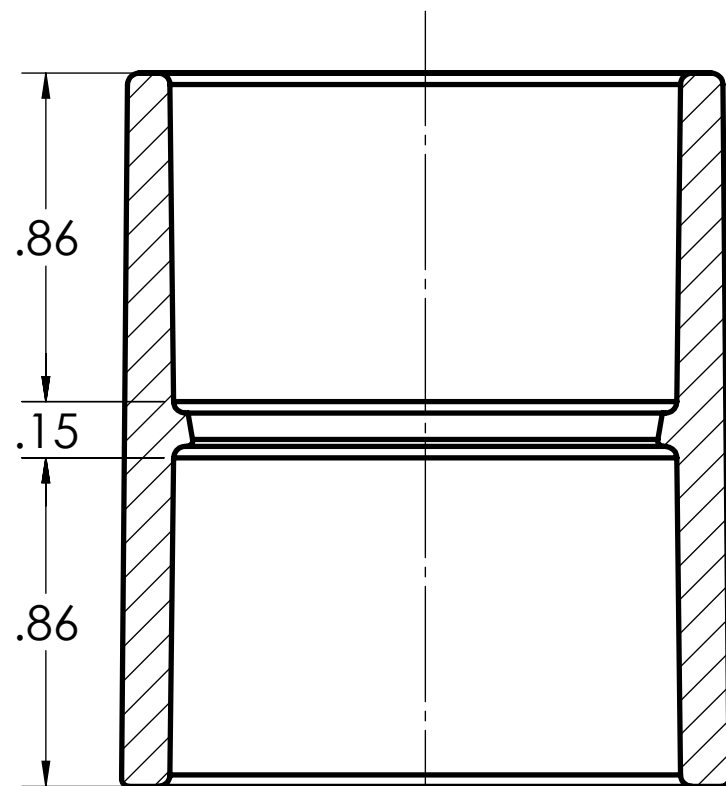

DIMENSIONS SHOWN ARE FOR REFERENCE AND ARE SUBJECT TO CHANGE WITHOUT NOTICE		
<b>Kraloy, a Division of Multi Fittings Corp.</b> under license		
PART DESCRIPTION CP10 1" PVC COUPLING KRALOY		
PRODUCT CODE: 078003	UNIT: INCHES UNLESS DUAL DIMENSION: INCH [METRIC]	SCALE: NTS
DRAWN:	J.C.	