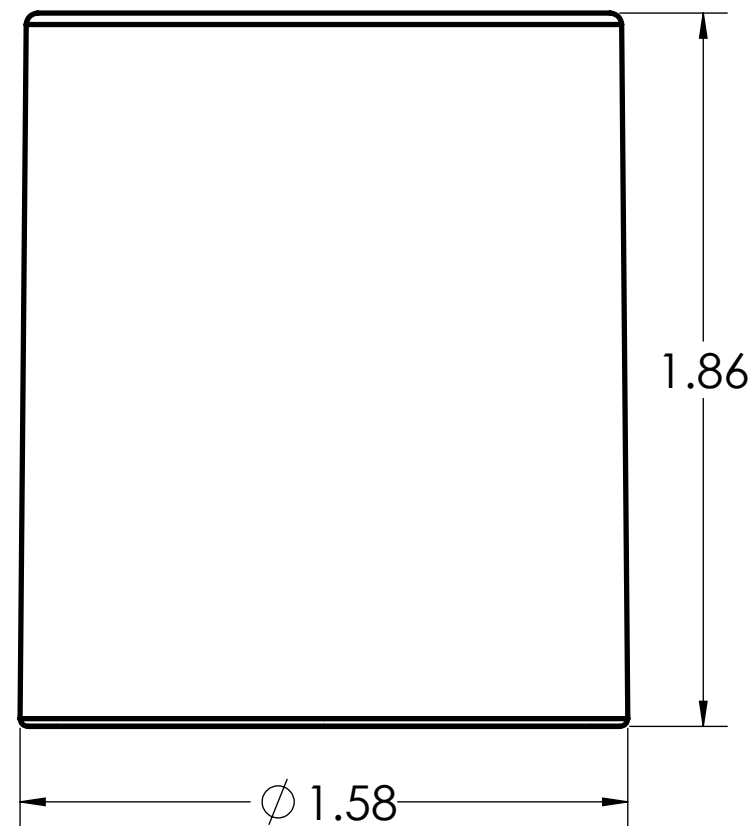

DIMENSIONS SHOWN ARE FOR REFERENCE AND ARE SUBJECT TO CHANGE WITHOUT NOTICE		
<b>Kraloy, a Division of Multi Fittings Corp.</b> under license		
PART DESCRIPTION CP10 1" PVC COUPLING KRALOY		
PRODUCT CODE: 078003	UNIT: INCHES UNLESS DUAL DIMENSION: INCH [METRIC]	SCALE: NTS
DRAWN:	J.C.	